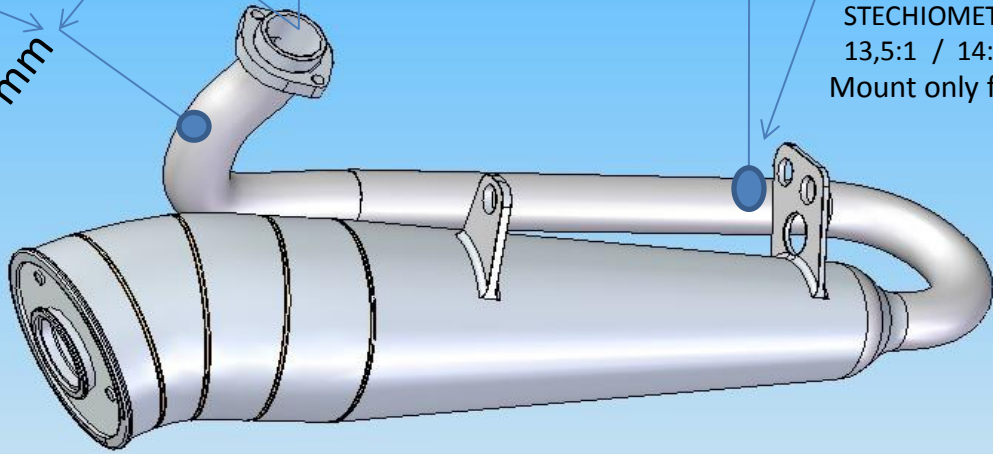

EGT / LAMBDA

EGT

70 mm

340 mm

LAMBDA

STECHEIOMETRIC
13,5:1 / 14:1
Mount only for testing

The exhaust gas temperature of max.550°,

EGT